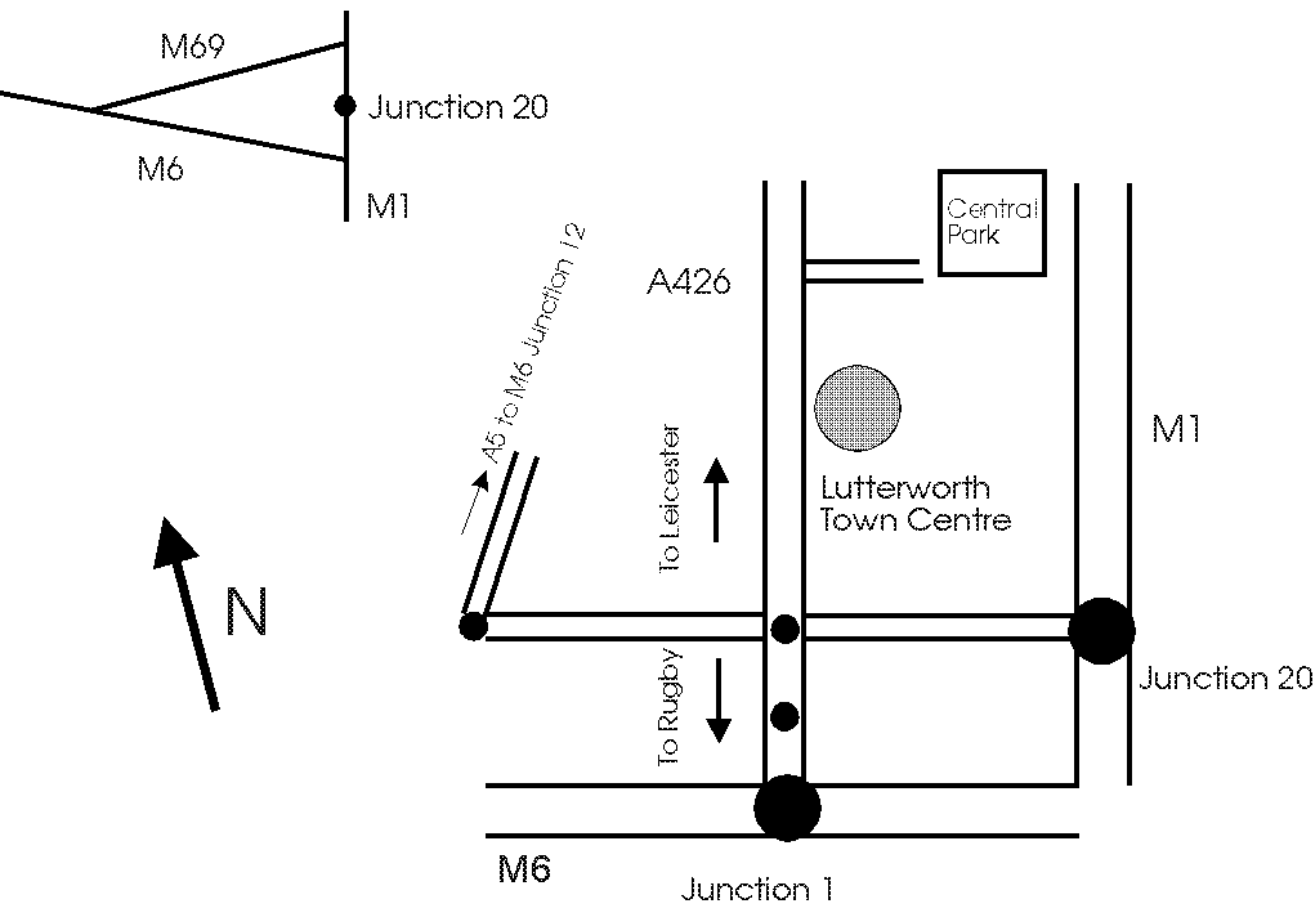

SANDMAR

From Junction 20 of M1 follow signs to Lutterworth.
At round-about turn right.
Go straight through town centre.
Approx. 1 mile on right hand side is the entrance
to Central Park.

SANDMAR GROUP

6 Midland Court
Central Park
Leicester Road
Lutterworth
LE17 4PN